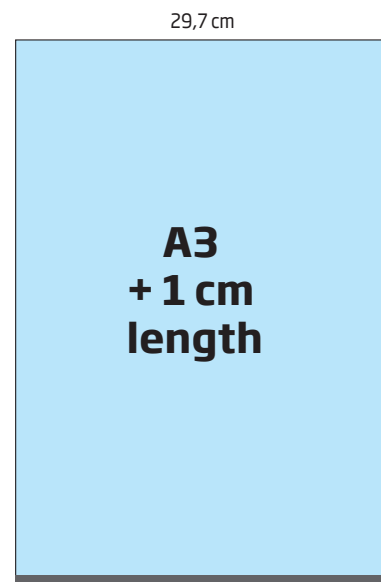

## Bannermaterial

We recommend 200-250 g polyester

🇬🇧 Single sided roll-up produced in a lightweight silver anodized aluminum construction for A4 or A3 posters. Tape on top profile and bottom paper roll makes mounting easy. New tape must be mounted when changing the poster. Delivered without poster.

🇩🇰 Enkelt-sided roll-up - let konstruktion i sølv- eloxeret aluminium til A4 eller A3 plakater. Tape på topprofil samt bundrulle gør det let at montere plakaten. Ved udskiftning af plakat, skal der monteres ny tape. Leveres uden print.

## Print and assembly version 1

The tape will be visible at the bottom

## Print and assembly version 2

1 cm of the print + the mounting tape in the bottom will **not** be visible

Model	Art.no.	Banner size	Visible Banner	Colour	Total W x H	Package size and weight	Pallet size and quantity
340	4584	A4 21 x 29,7/30,7 cm	21 x 29,7 cm	Alu/silver	24,5 x 34 cm	4,5 x 26 x 4,5 cm 0,4 kg	80 x 120 x 220 cm 800 pcs.
340	4583	A3 29,7 x 42/43 cm	29,7 x 42 cm	Alu/silver	33 x 43,5 cm	4,5 x 35 x 4,5 cm 0,5 kg	80 x 120 x 220 cm 400 pcs.