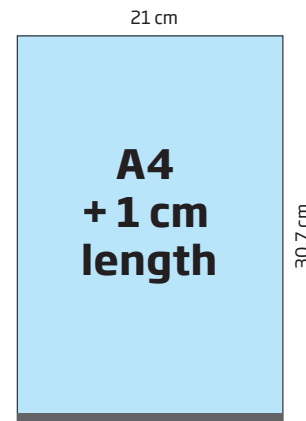

## Bannermaterial

We recommend 200-250 g polyester

🇬🇧 Single sided roll-up produced in a lightweight silver anodized aluminum construction for A4 or A3 posters. Tape on top profile and bottom paper roll makes mounting easy. New tape must be mounted when changing the poster. Delivered without poster.

🇩🇰 Enkelt-sided roll-up - let konstruktion i sølv- eloxeret aluminium til A4 eller A3 plakater. Tape på topprofil samt bundrulle gør det let at montere plakaten. Ved udskiftning af plakat, skal der monteres ny tape. Leveres uden print.

## Print and assembly version 1

The tape will be visible at the bottom

## Print and assembly version 2

1 cm of the print + the mounting tape in the bottom will **not** be visible

Model	Art.no.	Banner size	Visible Banner	Colour	Total W x H	Package size and weight	Pallet size and quantity
340	4584	A4 21 x 29,7/30,7 cm	21 x 29,7 cm	Alu/silver	24,5 x 34 cm	4,5 x 26 x 4,5 cm 0,4 kg	80 x 120 x 220 cm 800 pcs.
340	4583	A3 29,7 x 42/43 cm	29,7 x 42 cm	Alu/silver	33 x 43,5 cm	4,5 x 35 x 4,5 cm 0,5 kg	80 x 120 x 220 cm 400 pcs.