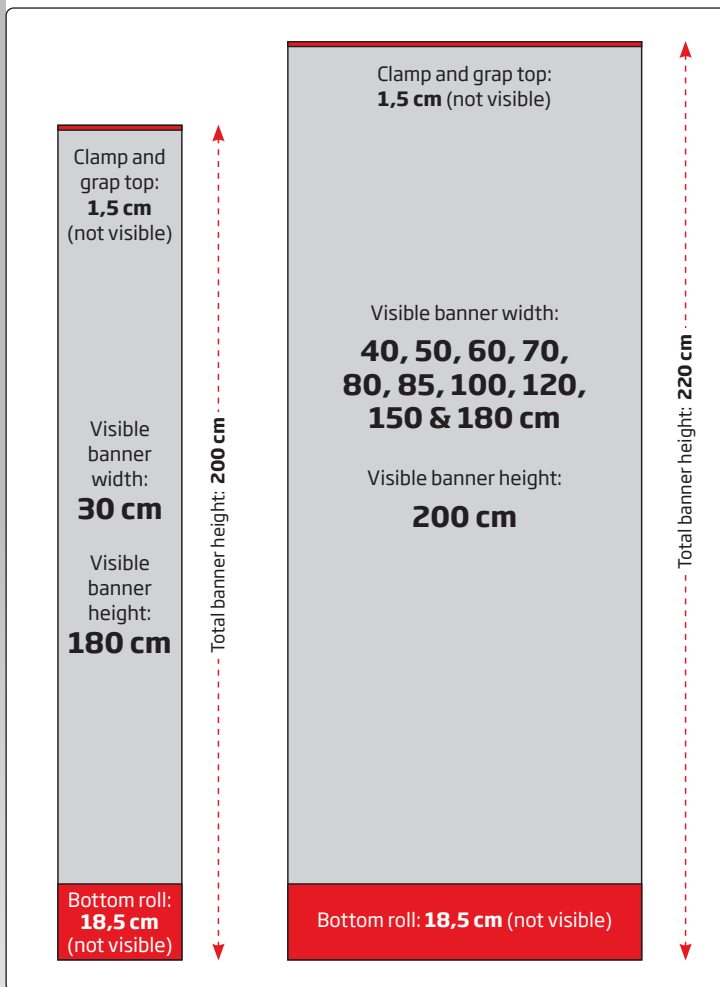

**Bannermaterial**  
We recommend 200-280 g polyester

**Number of feet**  
30 - 70 cm: 1 foot  
80 - 150 cm: 2 feet  
180 - 200 cm: 3 feet

**Spots are only available for roll-ups in width: 60 - 120 cm**

Open the snap clip, insert the top of the graphic into the gap, make the graphic flat.

Close the snap clip.

Take the protective film of the adhesive tape. Place the graphic evenly on the leading paper. Use the line as a guideline.

## Installation instruction

Model	Art.	Banner size	Visible Banner	Feet	Colour	Total W x H	Package size and weight	Pallet size and quantity
302	<b>4566</b>	30 x 200 cm	30 x 180 cm	1 pc.	Alu/silver	32 x 192 cm	12 x 35 x 12 cm 2,0 kg	80 x 120 x 220 cm 300 pcs.
302	<b>4563</b>	40 x 220 cm	40 x 200 cm	1 pc.	Alu/silver	42 x 212 cm	12 x 45 x 12 cm 2,5 kg	80 x 120 x 220 cm 240 pcs.
302	<b>4564</b>	50 x 220 cm	50 x 200 cm	1 pc.	Alu/silver	52 x 212 cm	12 x 55 x 12 cm 2,8 kg	80 x 120 x 220 cm 180 pcs.
302	<b>4559</b>	60 x 220 cm	60 x 200 cm	1 pc.	Alu/silver	62 x 212 cm	12 x 65 x 12 cm 3,0 kg	80 x 120 x 220 cm 156 pcs.
302	<b>4558</b>	70 x 220 cm	70 x 200 cm	1 pc.	Alu/silver	72 x 212 cm	12 x 75 x 12 cm 3,0 kg	80 x 120 x 220 cm 150 pcs.
302	<b>4560</b>	80 x 220 cm	80 x 200 cm	2 pcs.	Alu/silver	82 x 212 cm	12 x 85 x 12 cm 3,0 kg	80 x 120 x 220 cm 132 pcs.
302	<b>4565</b>	85 x 220 cm	85 x 200 cm	2 pcs.	Alu/silver	87 x 212 cm	12 x 89 x 12 cm 3,0 kg	80 x 120 x 220 cm 120 pcs.
302	<b>4561</b>	100 x 220 cm	100 x 200 cm	2 pcs.	Alu/silver	102 x 212 cm	12 x 105 x 12 cm 3,5 kg	80 x 120 x 220 cm 102 pcs.
302	<b>4562</b>	120 x 220 cm	120 x 200 cm	2 pcs.	Alu/silver	122 x 212 cm	12 x 125 x 12 cm 4,0 kg	80 x 120 x 220 cm 90 pcs.
302	<b>4450</b>	150 x 220 cm	150 x 200 cm	2 pcs.	Alu/silver	152 x 212 cm	12 x 155 x 12 cm 4,5 kg	80 x 120 x 220 cm 60 pcs.
302	<b>4451</b>	180 x 220 cm	180 x 200 cm	3 pcs.	Alu/silver	182 x 212 cm	12 x 185 x 12 cm 5,0 kg	80 x 120 x 170 cm 60 pcs.