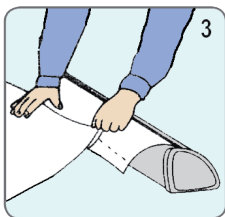

**Bannermaterial**  
We recommend 200-280 g polyester

**Number of feet**  
30 - 70 cm: 1 foot  
80 - 150 cm: 2 feet  
180 - 200 cm: 3 feet

**Spots are only available for roll-ups in width: 60 - 120 cm**

Open the snap clip, insert the top of the graphic into the gap, make the graphic flat.

Close the snap clip.

Take the protective film of the adhesive tape. Place the graphic evenly on the leading paper. Use the line as a guideline.