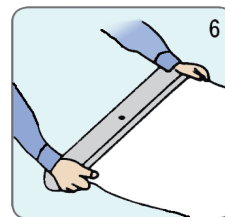

**Bannermaterial**  
We recommend 200-280 g polyester

**Number of feet**  
30 - 70 cm: 1 foot  
80 - 150 cm: 2 feet  
180 - 200 cm: 3 feet

**Spots are only available for roll-ups in width: 60 - 120 cm**

Open the snap clip, insert the top of the graphic into the gap, make the graphic flat.

Close the snap clip.

Take the protective film of the adhesive tape. Place the graphic evenly on the leading paper. Use the line as a guideline.

Put adhesive tape on the back of the graphic and on the leading paper, in order to secure the graphic to the leading paper.

Hold the graphic and the roll-up body with one hand tight. Take out the pin at the side while you still hold the graphic, to avoid that graphic suddenly roll into the body too fast.